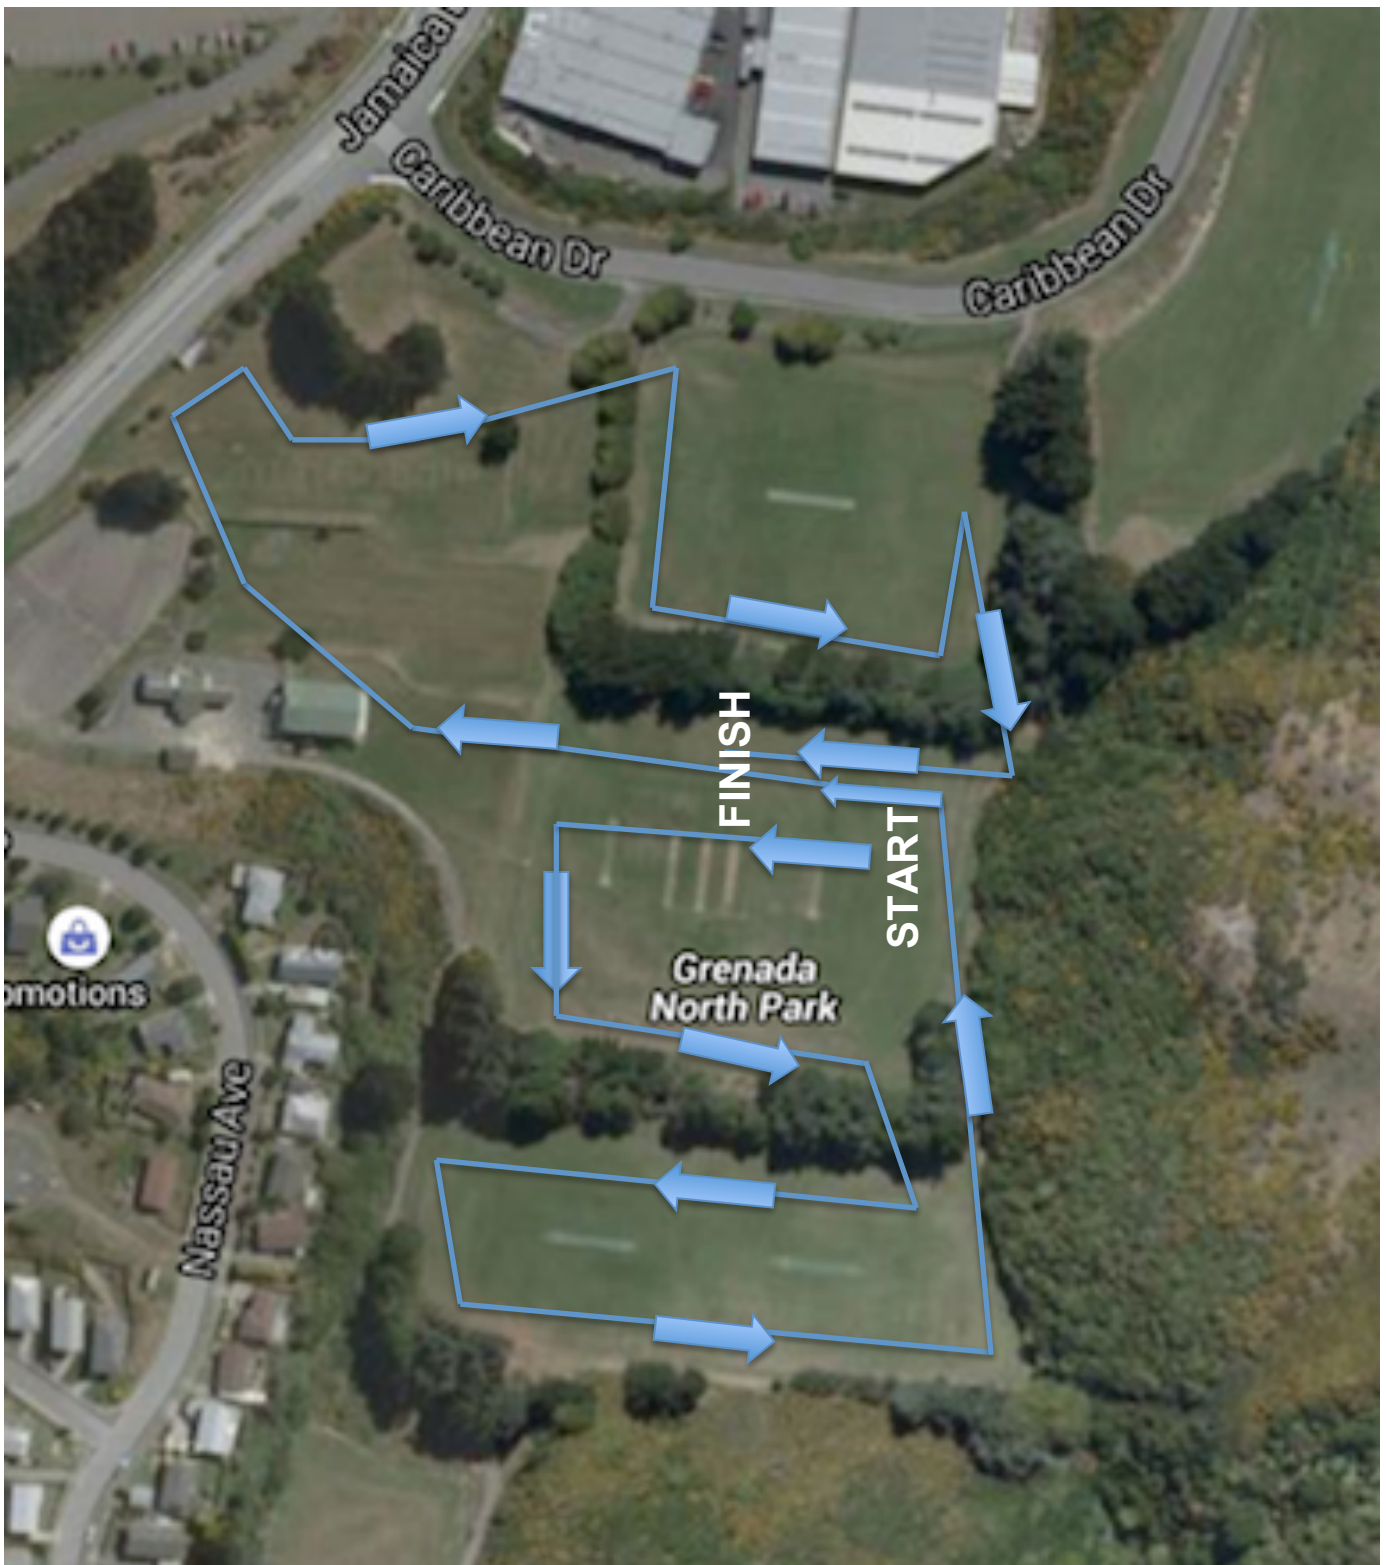

**PSW INTERZONE CROSS COUNTRY @ GRENADA NORTH PARK
YEAR 5 & 6 COURSE (approx 1.5km)**

Note: most trees have now been removed from Grenada North Park

YEAR 5 & 6 COURSE = one full lap of blue loop