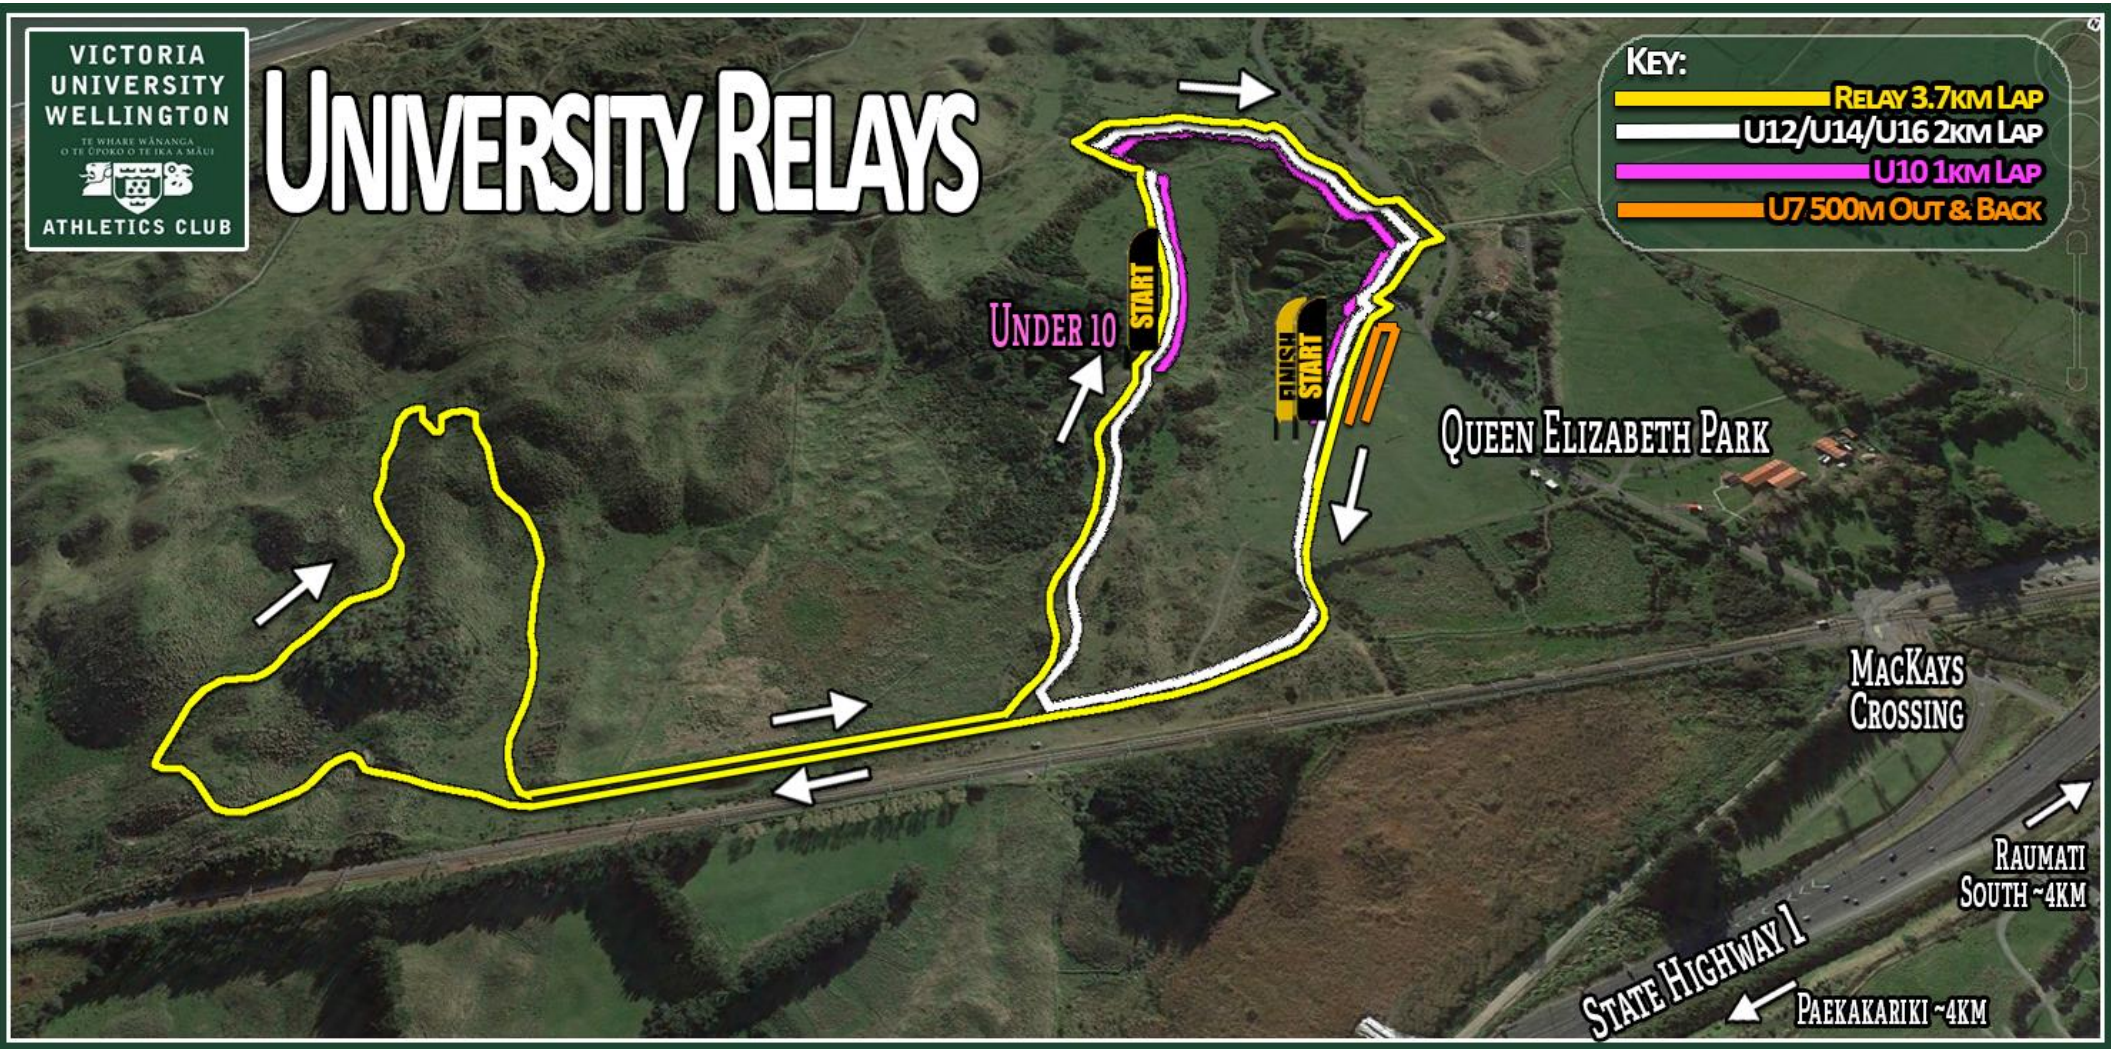

VICTORIA
UNIVERSITY
WELLINGTON
TE WHARE WĀNANGA
O TE ŌPŌKO O TE IKA A MĀUI
ATHLETICS CLUB

UNIVERSITY RELAYS

KEY:

- RELAY 3.7KM LAP
- U12/U14/U16 2KM LAP
- U10 1KM LAP
- U7 500M OUT & BACK

UNDER 10

START

FINISH
START

QUEEN ELIZABETH PARK

MACKAYS
CROSSING

STATE HIGHWAY 1

PAEKAKARIKI ~4KM

RAUMATI
SOUTH ~4KM