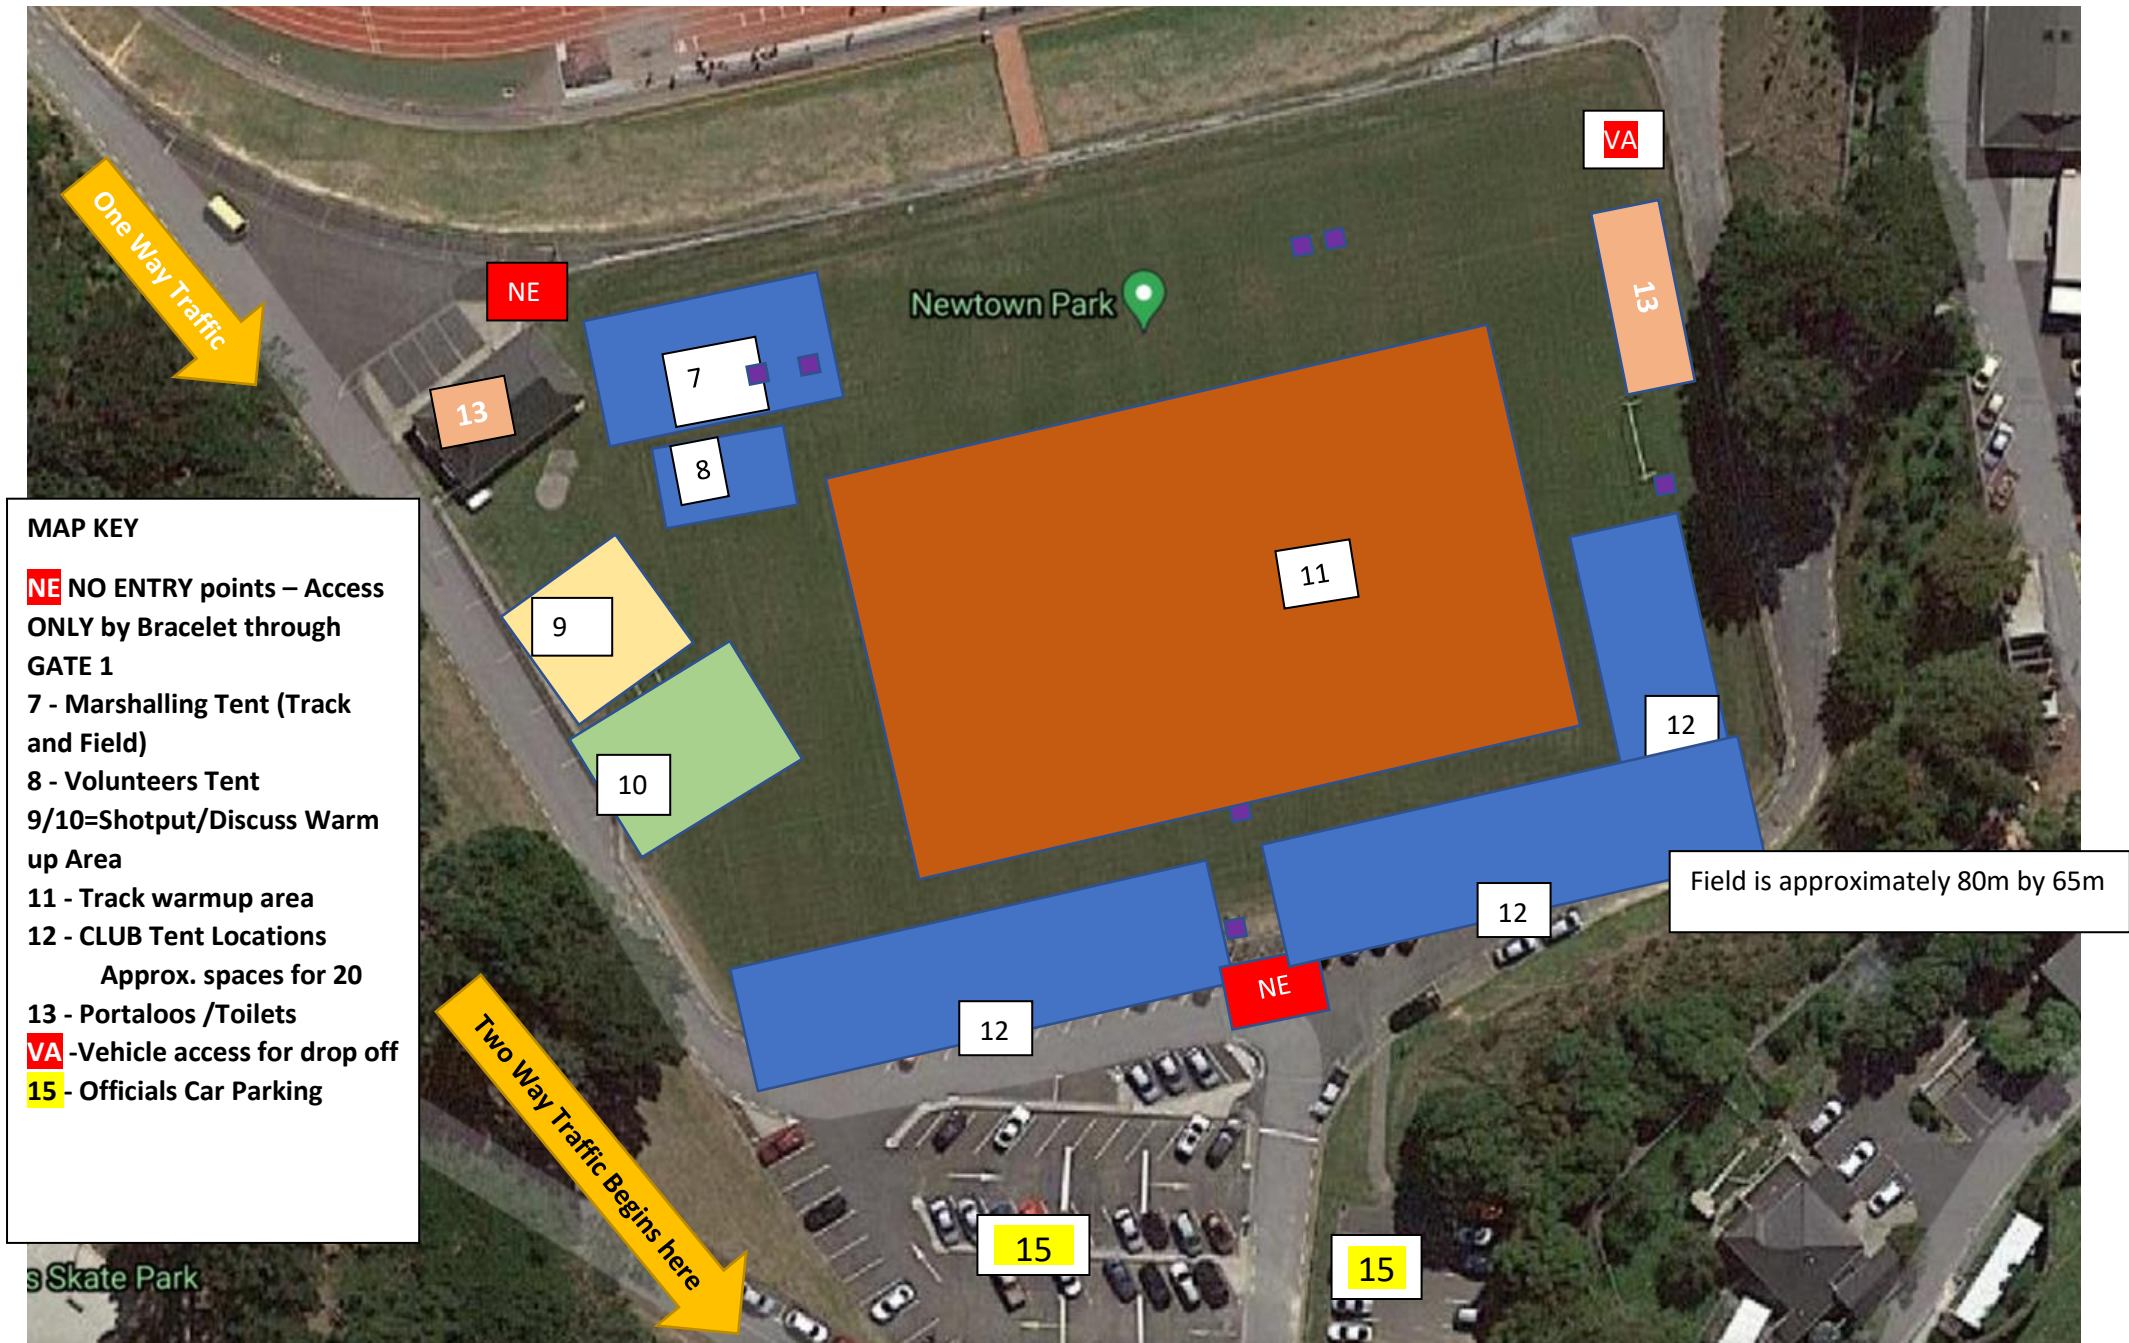

Use of the **football bench** (Locked outside official’s office) for the 1500m mark changing space.

Safety Barrier by Tent 3 to stop the shot-put rolling into the tent

Food Truck Location

All vendors will be against the stadium wall with enough space to allow a firetruck or ambulance

CZ – Clear Zones, Rubber Matt Required at Bottom of steps to allow spike shoes to cross the path

DZ - Drop Off Zone

SFB – Safety Fence Barrier stopping Traffic

PURPLE = Rubbish Bins (wheelie bins place inside track)

Newtown Park Venue Map - 2022 Colgate Games

Warm Up Area , Marshalling Area and Club Tents

MAP KEY

NE NO ENTRY points – Access ONLY by Bracelet through GATE 1

7 - Marshalling Tent (Track and Field)

8 - Volunteers Tent

9/10=Shotput/Discuss Warm up Area

11 - Track warmup area

12 - CLUB Tent Locations

Approx. spaces for 20

13 - Portaloos /Toilets

VA -Vehicle access for drop off

15 - Officials Car Parking

Field is approximately 80m by 65m