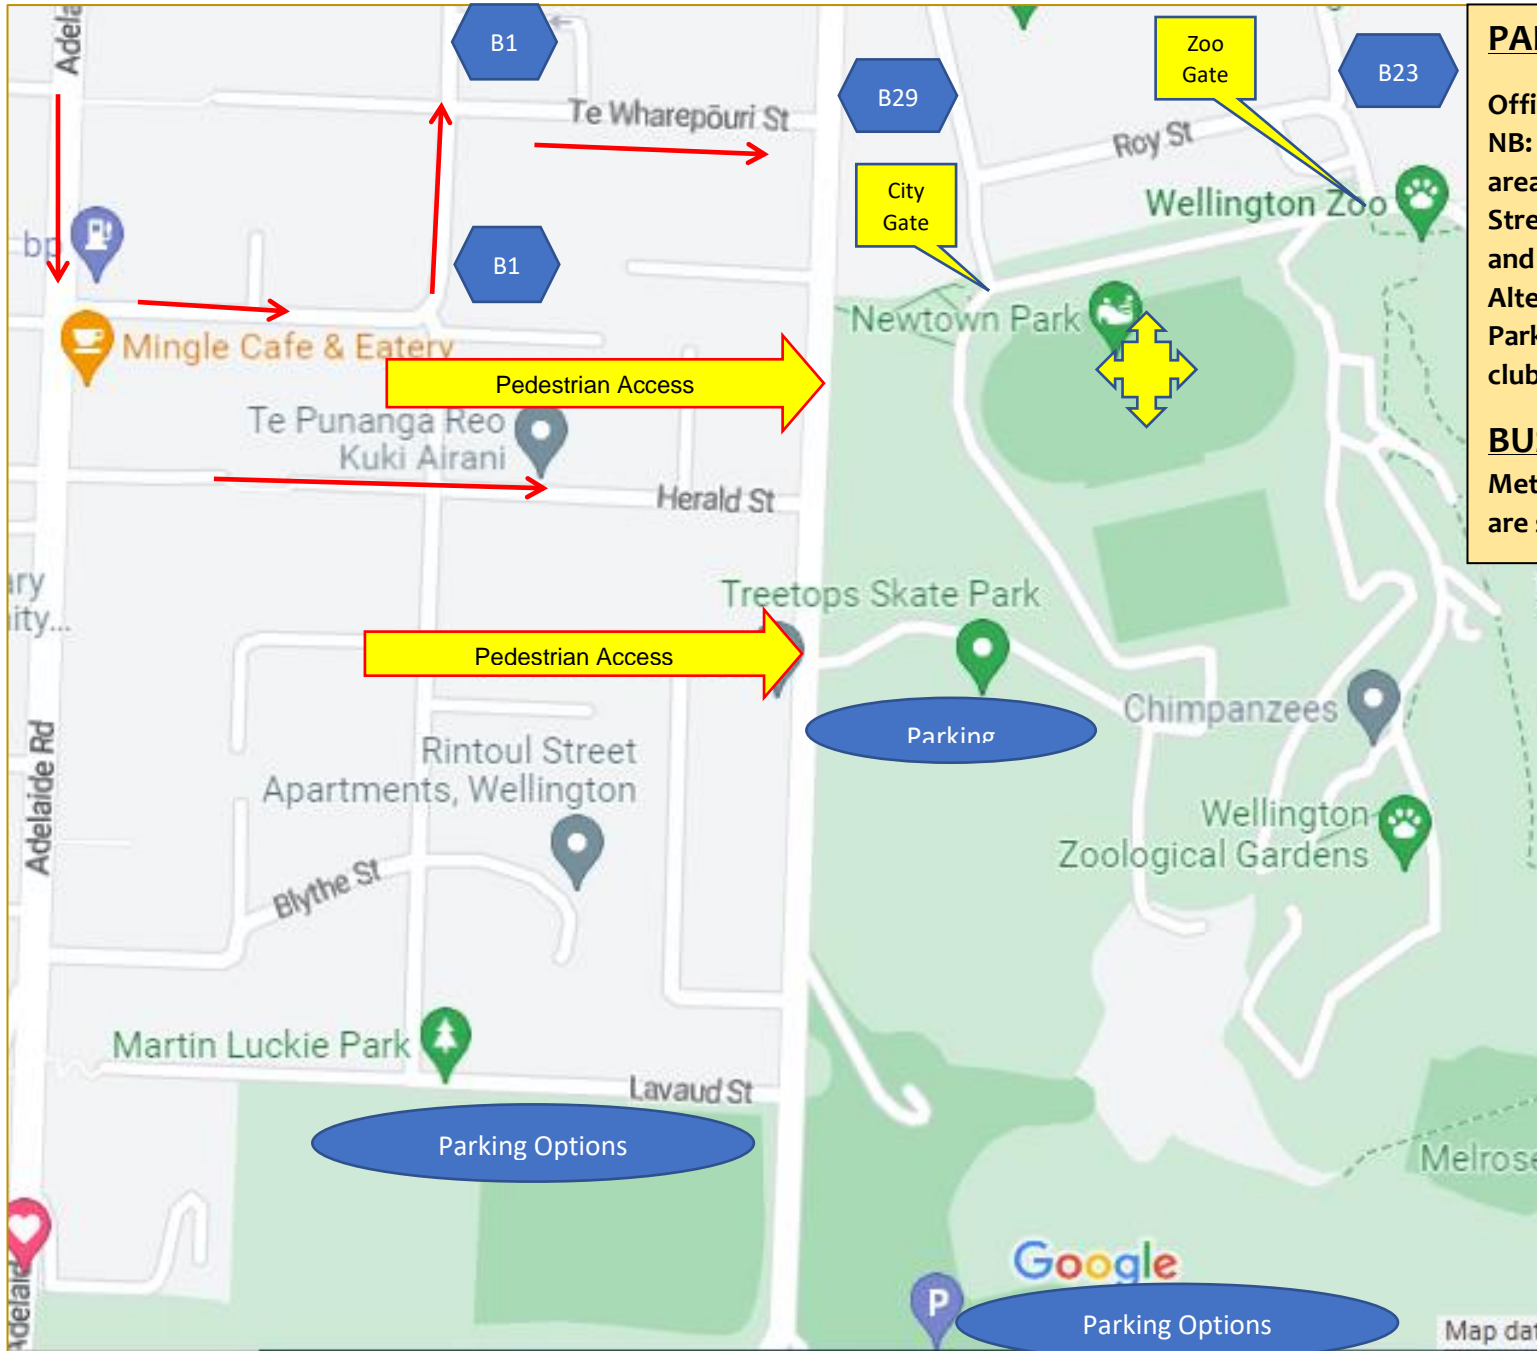

# Access to Newtown Park Athletics Stadium

**PARKING:**  
 Official and VIP Parking only in zoned areas  
 NB: Parking Wardens are vigilant in this area., particularly grass verge and Roy St.  
 Street Parking available on Russell Terrace and Berhampore Roads  
 Alternate traffic routes in Red.  
 Parking alternates areas in Blue include gun club and National Hockey Centre

**BUS ROUTES**  
 Metlink buses that service Newtown Park are show in blue Hexagonal with number.

Parking Options

Parking Options