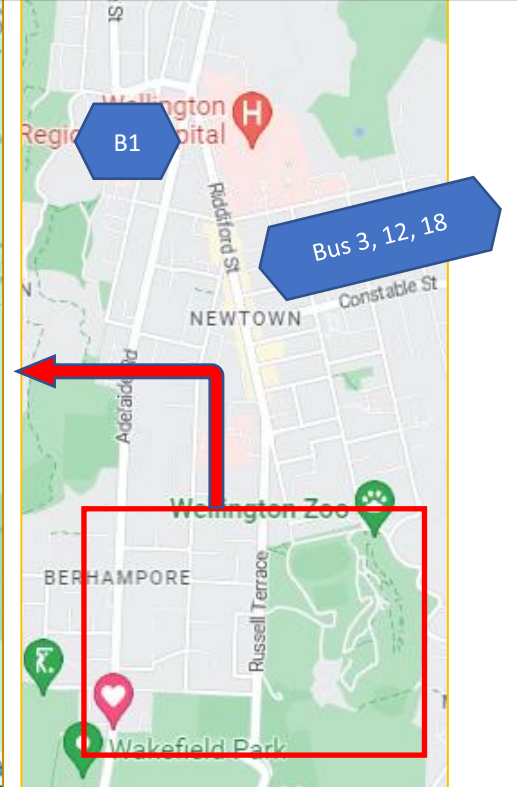

# Access to Newtown Park Athletics Stadium

**PARKING:**  
 Official and VIP Parking only in zoned areas  
 NB: Parking Wardens are vigilant in this area., particularly grass verge and Roy St.  
 Street Parking available on Russell Terrace and Berhampore Roads  
 Alternate traffic routes in Red.  
 Parking alternates areas in Blue include gun club and National Hockey Centre

**BUS ROUTES**  
 Metlink buses that service Newtown Park are show in blue Hexagonal with number.

Parking Options

Parking Options