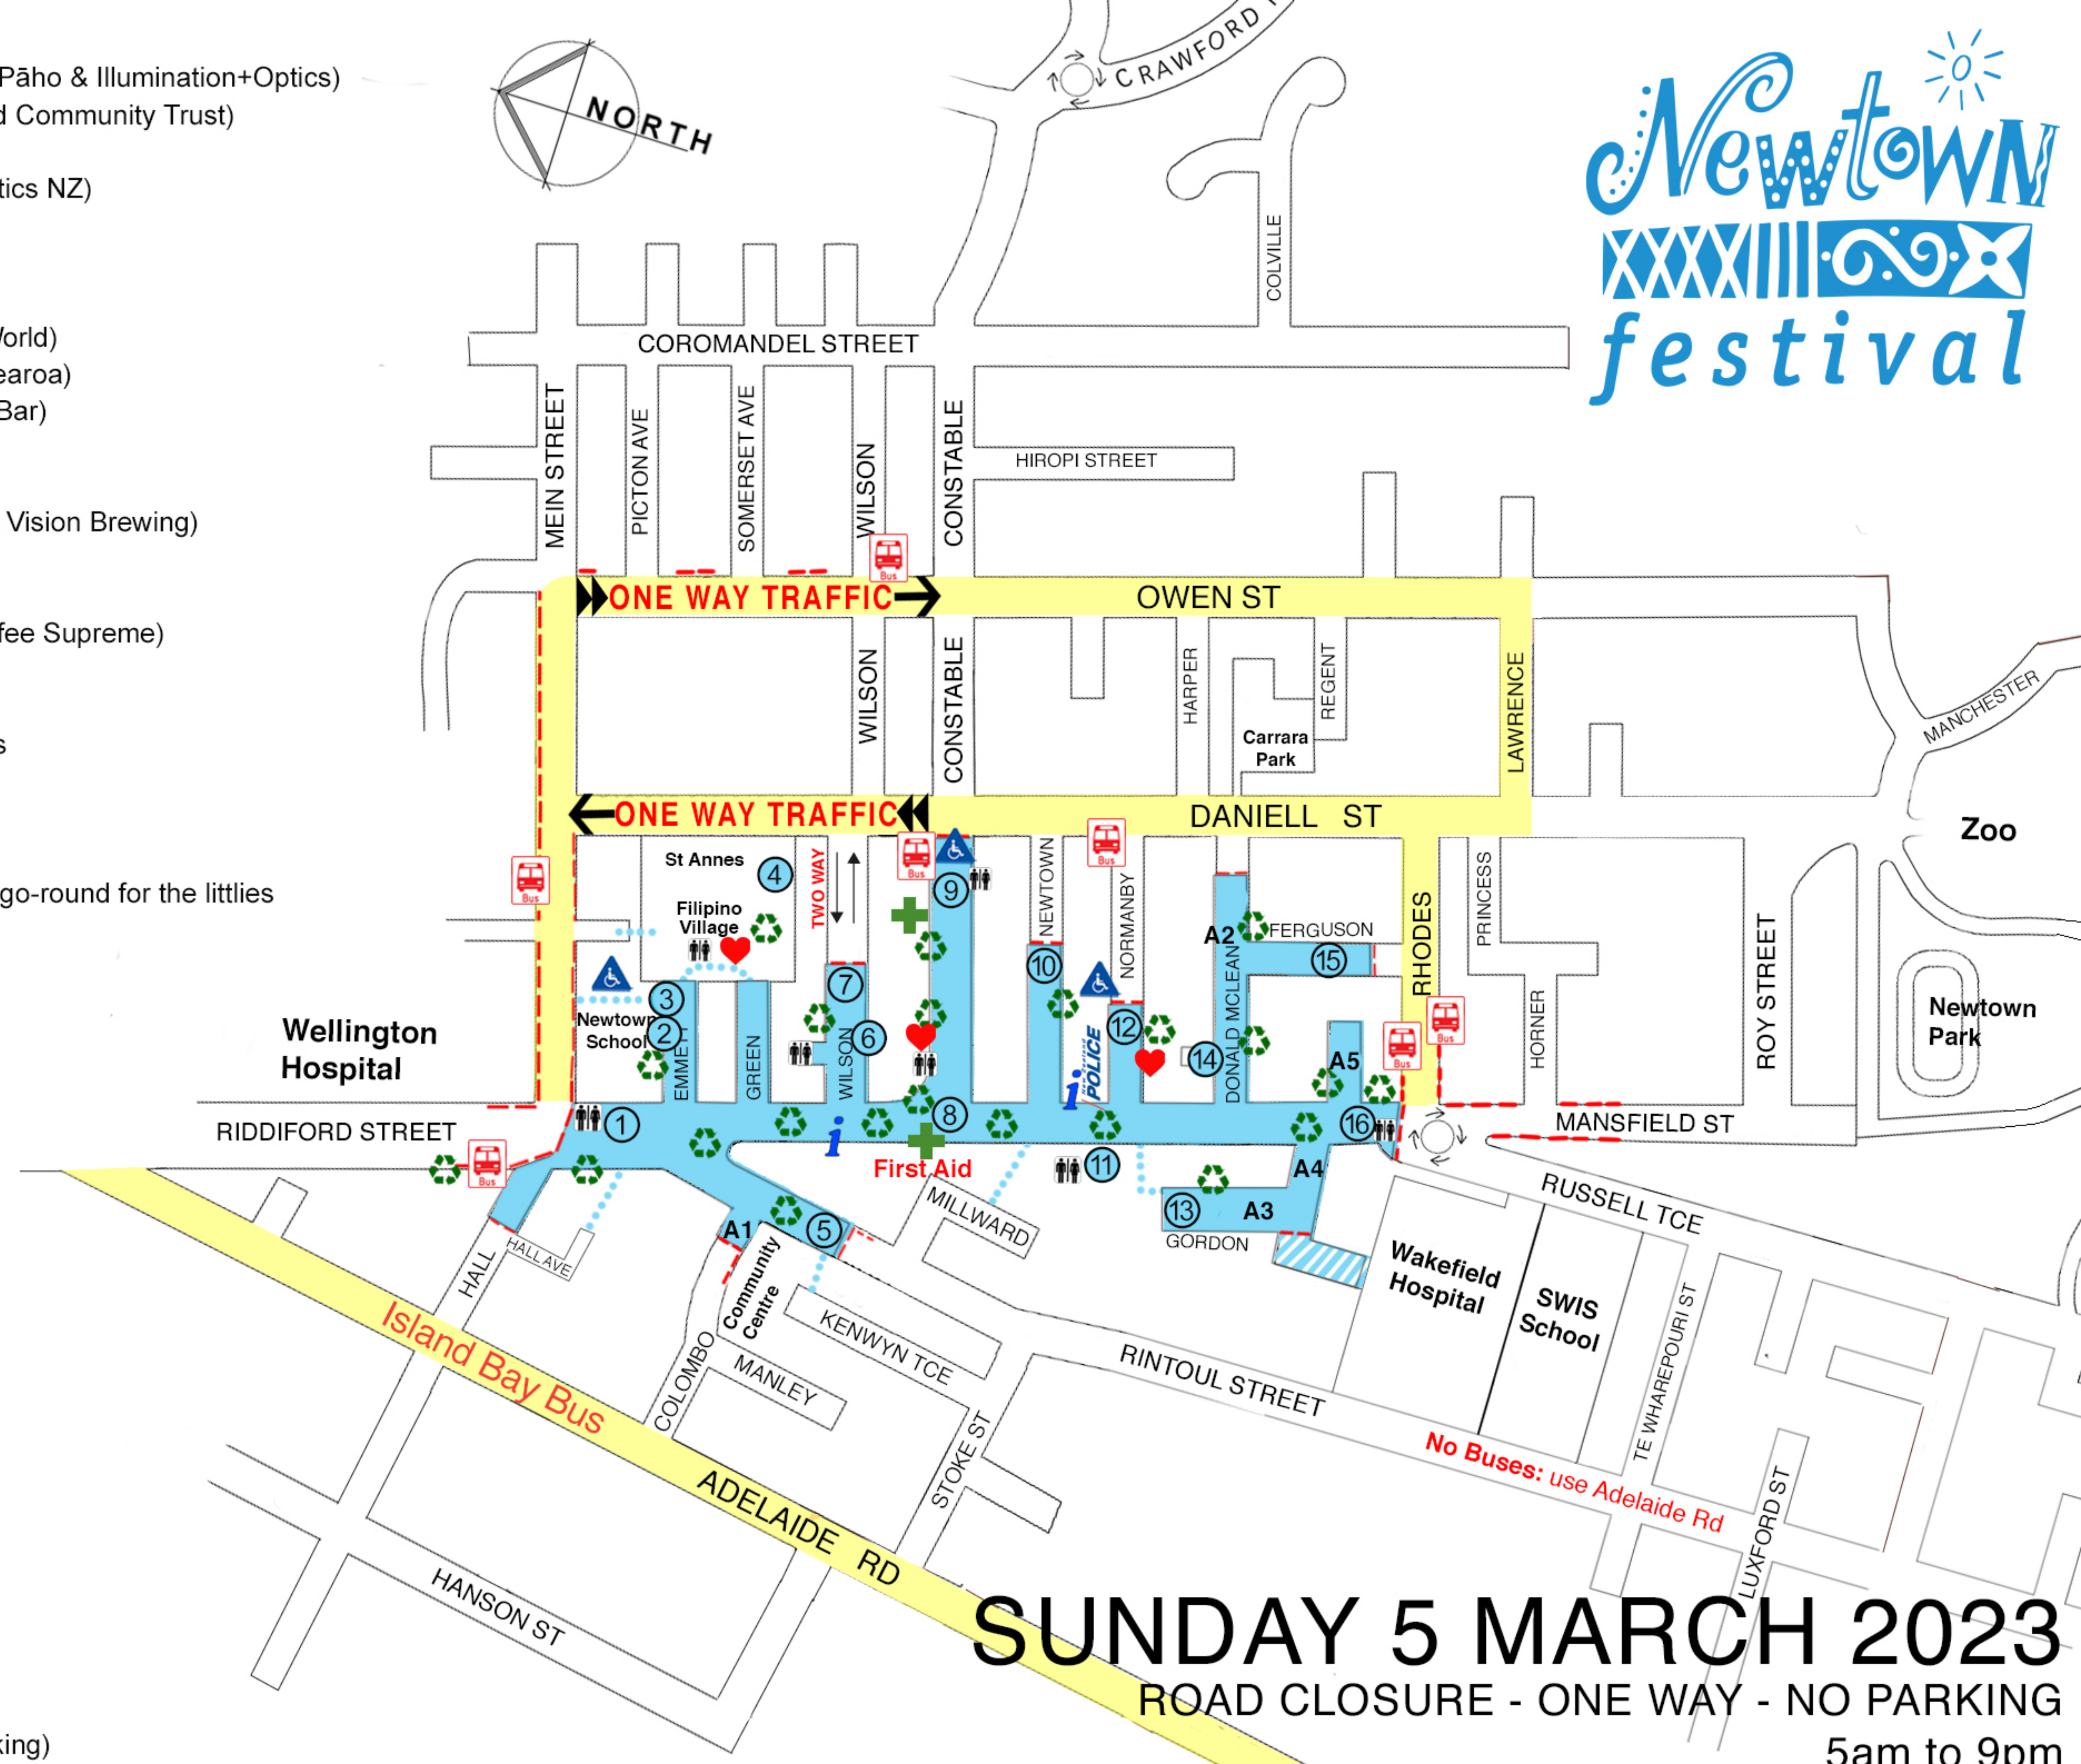

- Stages & Sponsors**
- ① Tangata Whenua Stage (Te Māngai Pāho & Illumination+Optics)
 - ② The Circus Hub Stage (New Zealand Community Trust)
 - ③ Songwriters Stage
 - ④ Pasifika Stage (Census 2023, Statistics NZ)
 - ⑤ Rintoul Street Stage
 - ⑥ Creeps Stage (ParrotDog)
 - ⑦ Wilson Street Stage (ParrotDog)
 - ⑧ Community Stage (Newtown New World)
 - ⑨ To The Front Stage (Girls Rock! Aotearoa)
 - ⑩ Newtown Ave Block Party (Laundry Bar)
 - ⑪ Buskers Pitch
 - ⑫ Normanby Street Stage
 - ⑬ Gordon Place Stage (Sets & Double Vision Brewing)
 - ⑭ Sounds Almighty Sound System
 - ⑮ Ferguson Street Stage
 - ⑯ South Stage (RadioActive.FM & Coffee Supreme)

- Free Activities**
- A1 Electric Bike + Electric Vehicle Rides
 - A2 Street Sports and Games
 - A3 Flamingo Scooters Practice Track
 - A4 Wishbone Balance Bikes
 - A5 Tall Tales From Old Poland & Merry-go-round for the littlies

- Newtown Festival Info
- Safe spaces, chill areas
- Recycling Station
- Toilet Truck / Public Toilet
- Temporary Police Base
- First Aid
- Temporary Bus Stop
- Mobility Parking
- No Parking
- Temporary Bus Route
- Closed Road (no access, no parking)

SUNDAY 5 MARCH 2023

ROAD CLOSURE - ONE WAY - NO PARKING

5am to 9pm

WWW.NEWTOWNFESTIVAL.ORG.NZ